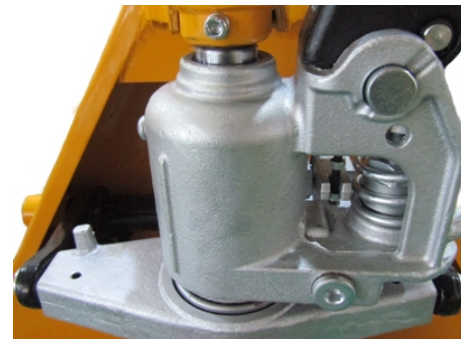

SEMI-LOW PROFILE PALLET TRUCK

Low profile pallet trucks are used for low pallets, or stillages where a standard pallet truck with not fit underneath them.

Minimum fork height: 65mm
Maximum raised height: 170mm

Fork dimensions: 540x1150mm

Non Marking Double PU Rollers

Soft Handle, with 3 Position control

Top quality hydraulic pump

2000kg / 4400lbs Capacity