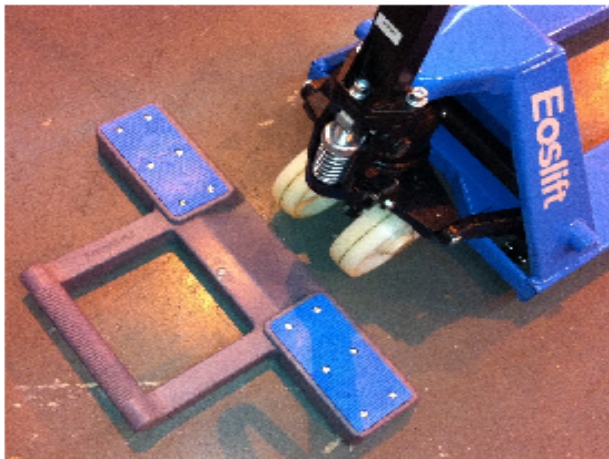

PALLET TRUCK CHOCK

This pallet truck chock is the ideal solution for securing empty pallet trucks in the back of delivery trucks or to stop trucks from rolling off loading bays when not in use.

The hard rigid moulded plastic construction makes it a very durable product and not only chocks the wheels but also the fork heels for extra stability.

The bottom surface consists of runner suction -cup grips for added bonding to the floor surface.

Next day UK
mainland delivery

MIDLAND PALLET TRUCKS LTD

Part of the Midland Group of Companies

Building 33 Second Avenue, Pensnett Trading Estate, Kingswinford