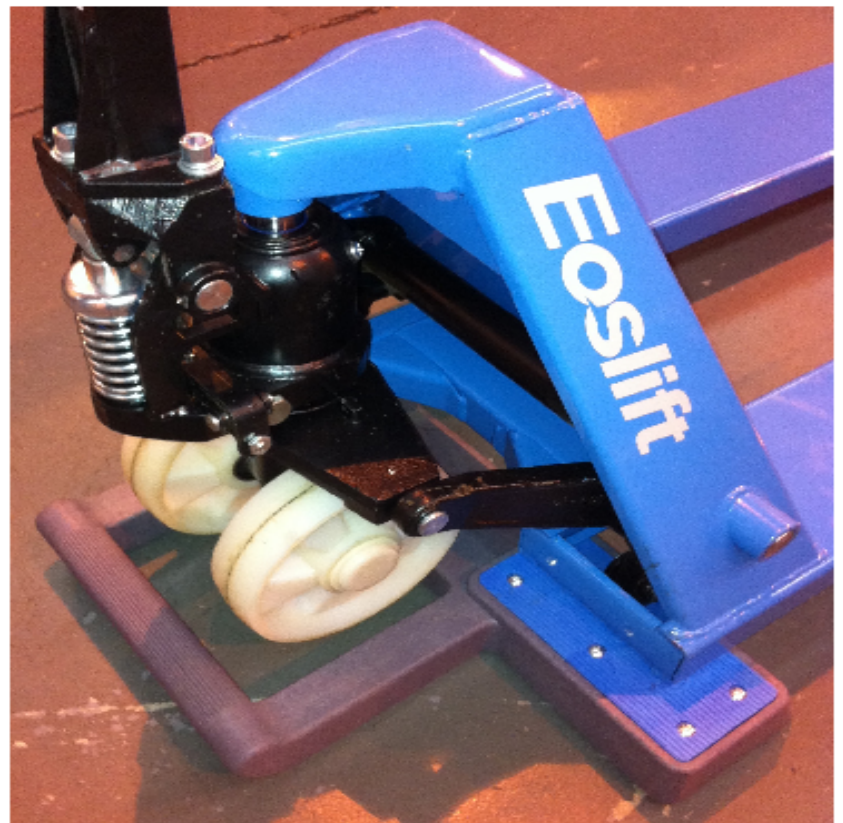

PALLET TRUCK CHOCK

This pallet truck chock is the ideal solution for securing empty pallet trucks in the back of delivery trucks or to stop trucks from rolling off loading bays when not in use.

The hard rigid moulded plastic construction makes it a very durable product and not only chocks the wheels but also the fork heels for extra stability.

The bottom surface consists of runner suction -cup grips for added bonding to the floor surface.

Next day UK
mainland delivery

MIDLAND PALLET TRUCKS LTD

Part of the Midland Group of Companies

Building 33 Second Avenue, Pensnett Trading Estate, Kingswinford