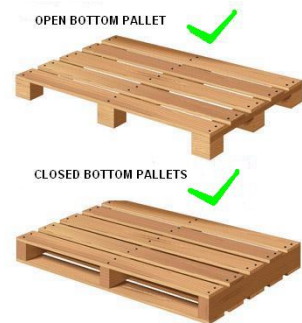

DF25B Light Weight hand pallet truck

685mm across the forks x 1220mm Long

The ideal size for euro pallets

Minimum fork height: 75mm, Maximum: 190mm

2500kg Capacity

Fork width 160mm

Lightweight hand pallet truck

Top quality hydraulic pump with a slow lowering and control valve

3-position control lever provides fingertip control of all hydraulic system functions, with the handle in any position.

Grease fittings at key points

Conforms to EN1757-2

Item/Type		DF25B
Capacity Q	kg	2500
Min. fork height h	mm	75
Max. fork height h1	mm	190
Steering wheel	mm	Φ180x50
Load roller Single	mm	Φ74x93
Load roller Tandem	mm	Φ74x70
Size of fork e*s	mm	160x60
Width overall forks B	mm	685
Fork length l	mm	1220