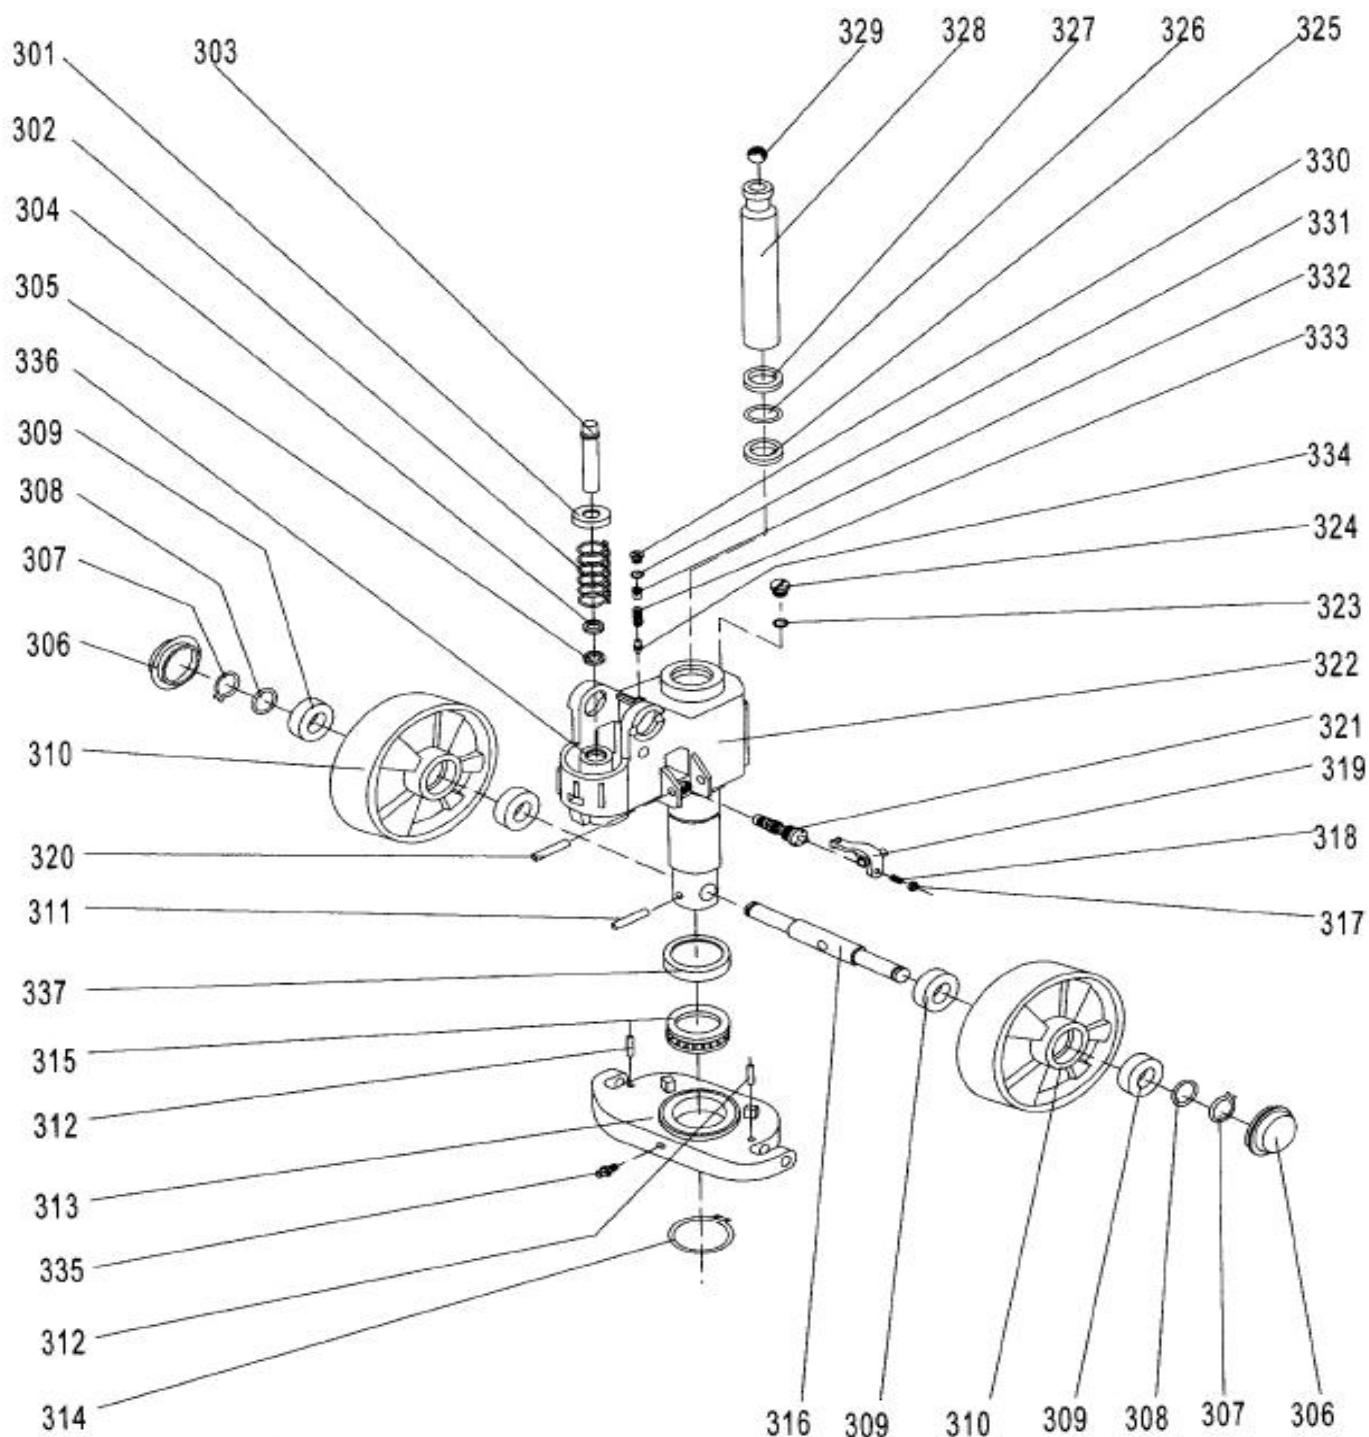

HANDLE PART	PART NO	SELLING PRICE
		Excluding vat
RELEASE ROD	AC-101	£9.75
RELEASE CONTROL HANDLE CHAIN AND BOLT	AC-102-103	£6.75
HANDLE CHAIN ADJUSTING NUT	AC-104	£0.50
AXLE PIN WITH HOLE	AC-105	£4.35
SMALL PIN	AC-106	£0.70
HANDLE BUSHING	AC-107	£1.30
ROLLER PIN	AC-108	£2.60
PRESSURE ROLLER	AC-109	£3.50
ROLLER PIN BUSHING	AC-109A	£0.70
HANDLE FRAME	AC-110	£51.75
RUBBER STOP	AC-111	£0.55
RELEASE TRIGGER RETAINING PIN	AC-112	£0.70
RELEASE TRIGGER RETAINING BLADE SPRING	AC-113	£0.50
RELEASE TRIGGER SPRING	AC-114	£0.95
SPRING PIN	AC-115	£0.55
PUSH ROD TRIGGER PIN	AC-116	£0.50
RELEASE TRIGGER HANDLE	AC-117	£3.05
RELEASE HANDLE PIN ROLLER	AC-118	£1.80
RELEASE HANDLE PIN	AC-119	£0.50
PUSH ROD CONNECTOR	AC-121	£0.50
PUSH ROD CONNECTOR PIN	AC-122	£0.50

# Type A pump

**To Order Parts  
Please call 01384 841440**

**MINIMUM ORDER VALUE £10.00 + VAT**

TYPE A PUMP PARTS		PRICE Excluding vat
SPRING CAP	AC-301	£1.30
PISTON SPRING	AC-302	£5.85
PUMP PISTON	AC-303	£8.65
PISTON DUST RING	AC-304	£1.75
PISTON SEAL	AC-305	£5.20
WHEEL DUST CAP	AC-306	£1.30
WHEEL LOCKING CIRCLIP	AC-307	£0.70
WHEEL WASHER	AC-308	£0.95
NYLON STEERING WHEEL	AC-310	£22.00
POLYURETHANE WHEEL	AC-310	£24.00
PUMP RETAINING PIN	AC-311	£1.30
THRUST PLATE PIN	AC-312	£0.70
THRUST PLATE	AC-313	£26.00
PUMP RETAINING CIR CLIP	AC-314	£1.75
STEERING WHEEL AXLE	AC-316	£10.35
LEVER PLATE ADJUSTING NUT	AC-317	£0.50
LEVER PLATE ADJUSTING THREAD	AC-318	£0.50
LEVER PLATE	AC-319	£2.60
LEVER PLATE PIN	AC-320	£0.70
PUMP VALVE CARTDRIDGE	AC-321	£16.50
SEAL WASHER	AC-323	£1.30
SCREW PLUG	AC-324	£3.05
SEAL	AC-325	£5.20
O RING	AC-326	£1.30
DUST RING	AC-327	£2.60
PUMP PISTON	AC-328	£25.00
PISTON BALL	AC-329	£1.75
SCREW PLUG	AC-330	£2.20
O RING	AC-331	£0.90
BOLT	AC-332	£0.90
SPRING	AC-333	£1.75
SPINDLE OF SAFETY VALVE	AC-334	£1.65
GREASE NIPPLE	AC-335	£1.75
CYLINDER	AC-336	£18.25
BEARING COVER	AC-337	£3.85