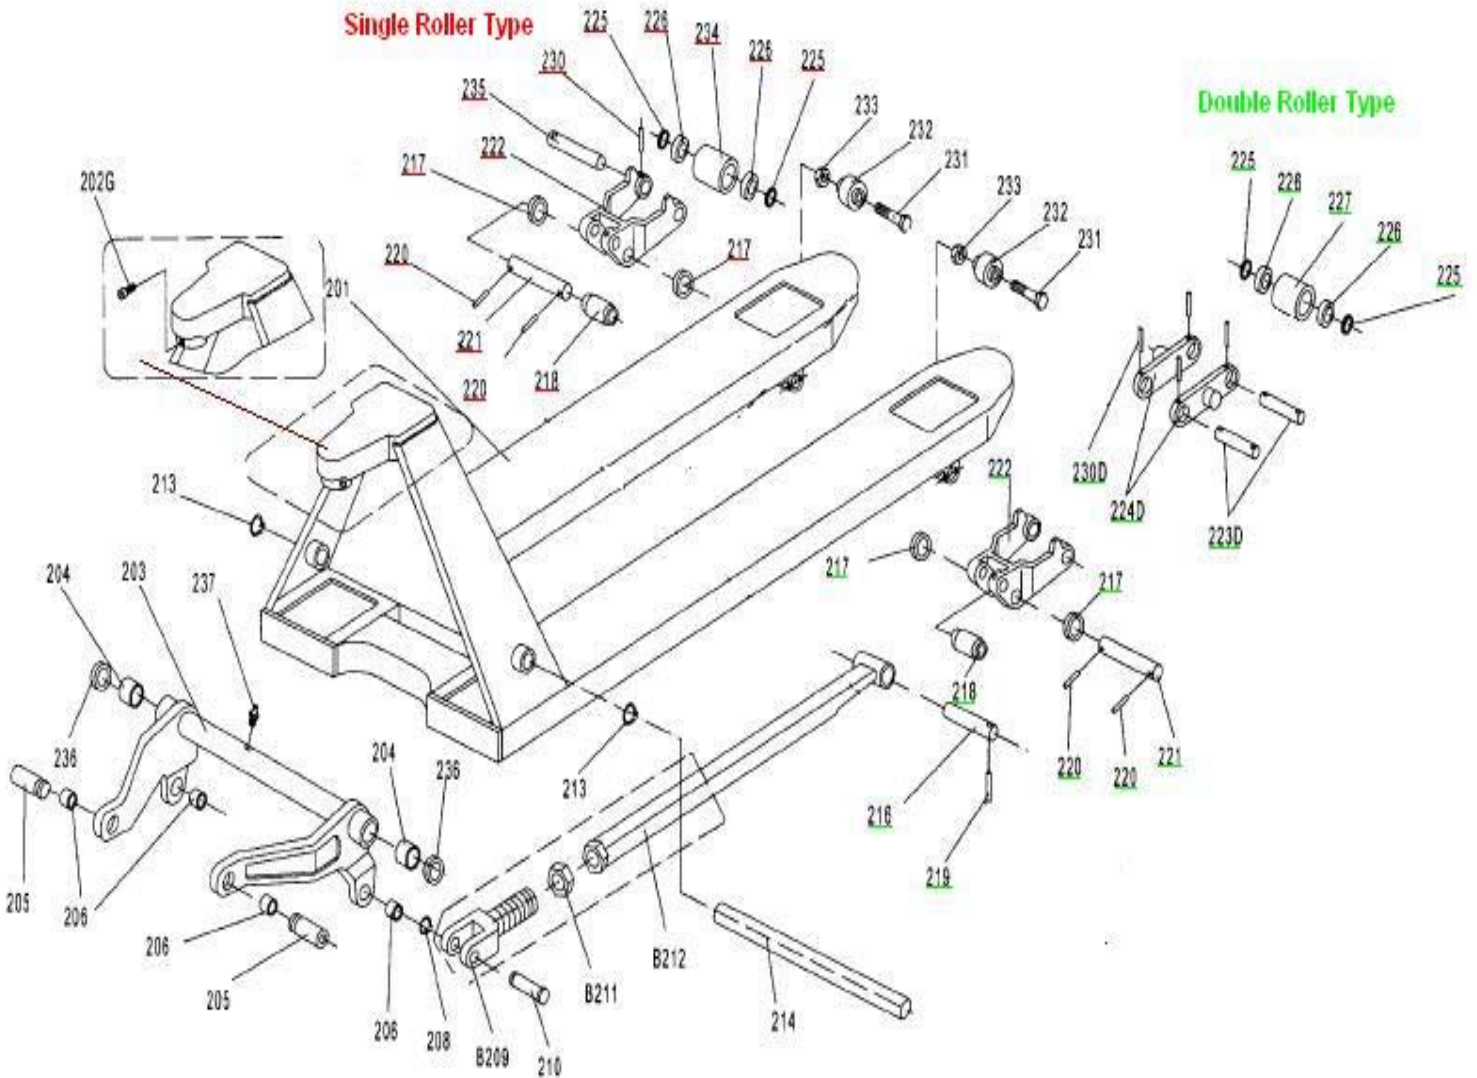

**To Order Parts**  
**Please call 01384 841440**

**MINIMUM ORDER VALUE £10.00 + VAT**

**To Order Parts  
Please call 01384 841440**

**MINIMUM ORDER VALUE £10.00 + VAT**

<b>AC 540 x 1150 PALLET TRUCK</b>	<b>PART NO</b>	<b>PRICE</b> excluding vat
ROCK ARM	<b>AC-203</b>	£41.40
ROCK ARM BUSHING	<b>AC-204</b>	£1.75
ROCK ARM + PUSH BAR CONNECTOR	<b>AC-205</b>	£2.20
THRUST PLATE BUSHING	<b>AC-206</b>	£1.30
PUSH ROD PIN CIRCLIP	<b>AC-208</b>	£0.50
JOINT B TYPE	<b>AC-209</b>	£3.65
PUSH ROD PIN	<b>AC-210</b>	£2.20
NUT B TYPE	<b>AC-211</b>	£0.70
PUSH ROD B TYPE	<b>AC-212</b>	£36.35
ROCK ARM SHAFT CIR CLIP	<b>AC-213</b>	£0.70
ROCK ARM SHAFT	<b>AC-214</b>	£21.60
WHEEL+PUSH ROD SHAFT	<b>AC-216</b>	£2.20
PLASTIC SPACER	<b>AC-217</b>	£0.90
EXTENDED ROLLER	<b>AC-218</b>	£0.90
SHAFT PIN	<b>AC-219</b>	£0.70
SHAFT PIN	<b>AC-220</b>	£0.70
WHEEL FRAME SHAFT	<b>AC-221</b>	£4.75
ROLLER FRAME	<b>AC-222</b>	£21.60
<b>223D ROLLER SHAFT</b> for double roller type	<b>AC-223D</b>	£1.30
<b>224D LINKING PLATE</b> for double roller type	<b>AC-224D</b>	£8.65
WASHER	<b>AC-225</b>	£0.50
<b>LOAD FORK ROLLER POLYURETHANE 80 X 70</b>	<b>AC-227</b>	£22.55
<b>LOAD FORK ROLLER NYLON 80 X 70</b>	<b>AC-227</b>	£14.00
<b>LOAD FORK ROLLER WHITE COLOUR NYLON 80 X 70</b>	<b>AC-227</b>	£14.00
ROLLER SHAFT PIN	<b>AC-230</b>	£0.70
BOLT	<b>AC-231</b>	£0.70
PALLET ROLLER	<b>AC-232</b>	£1.75
LOCKING NUT	<b>AC-233</b>	£0.90
<b>LOAD FORK ROLLER SINGLE POLYURETHANE 80 X 93</b>	<b>AC-234</b>	£19.00
<b>LOAD FORK ROLLER SINGLE NYLON 80 X 93</b>	<b>AC-234</b>	£18.00
<b>LOAD FORK ROLLER SINGLE WHITE COLOUR NYLON 80 X 93</b>	<b>AC-234</b>	£18.00
<b>SINGLE ROLLER SHAFT</b>	<b>AC-235</b>	£4.35
WASHER	<b>AC-236</b>	£0.70
GREASE CUP	<b>AC-237</b>	£0.75